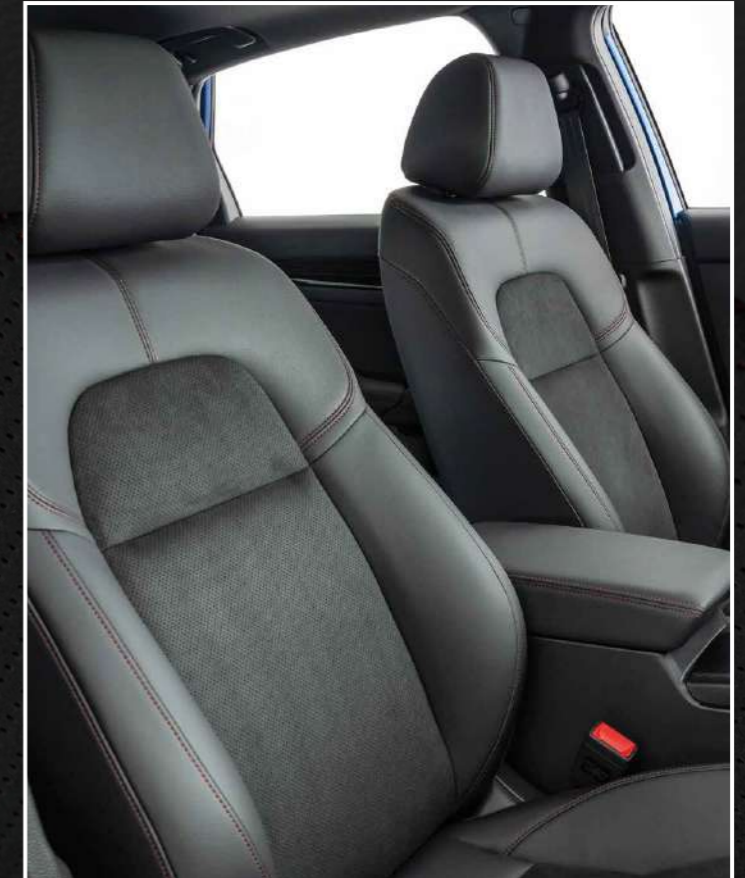

## ENHANCED STYLE AND COMFORT

Exceptional care has been taken throughout, making use of the highest quality materials to elevate the touch and feel of the interior to a premium level. The Civic RS features a new and improved seat design that is incredibly comfortable and supports good posture while driving, featuring 8-way power adjustment and seat heating. The seats are adorned with high-quality leather-suede combination upholstery with a sporty, sophisticated feel.