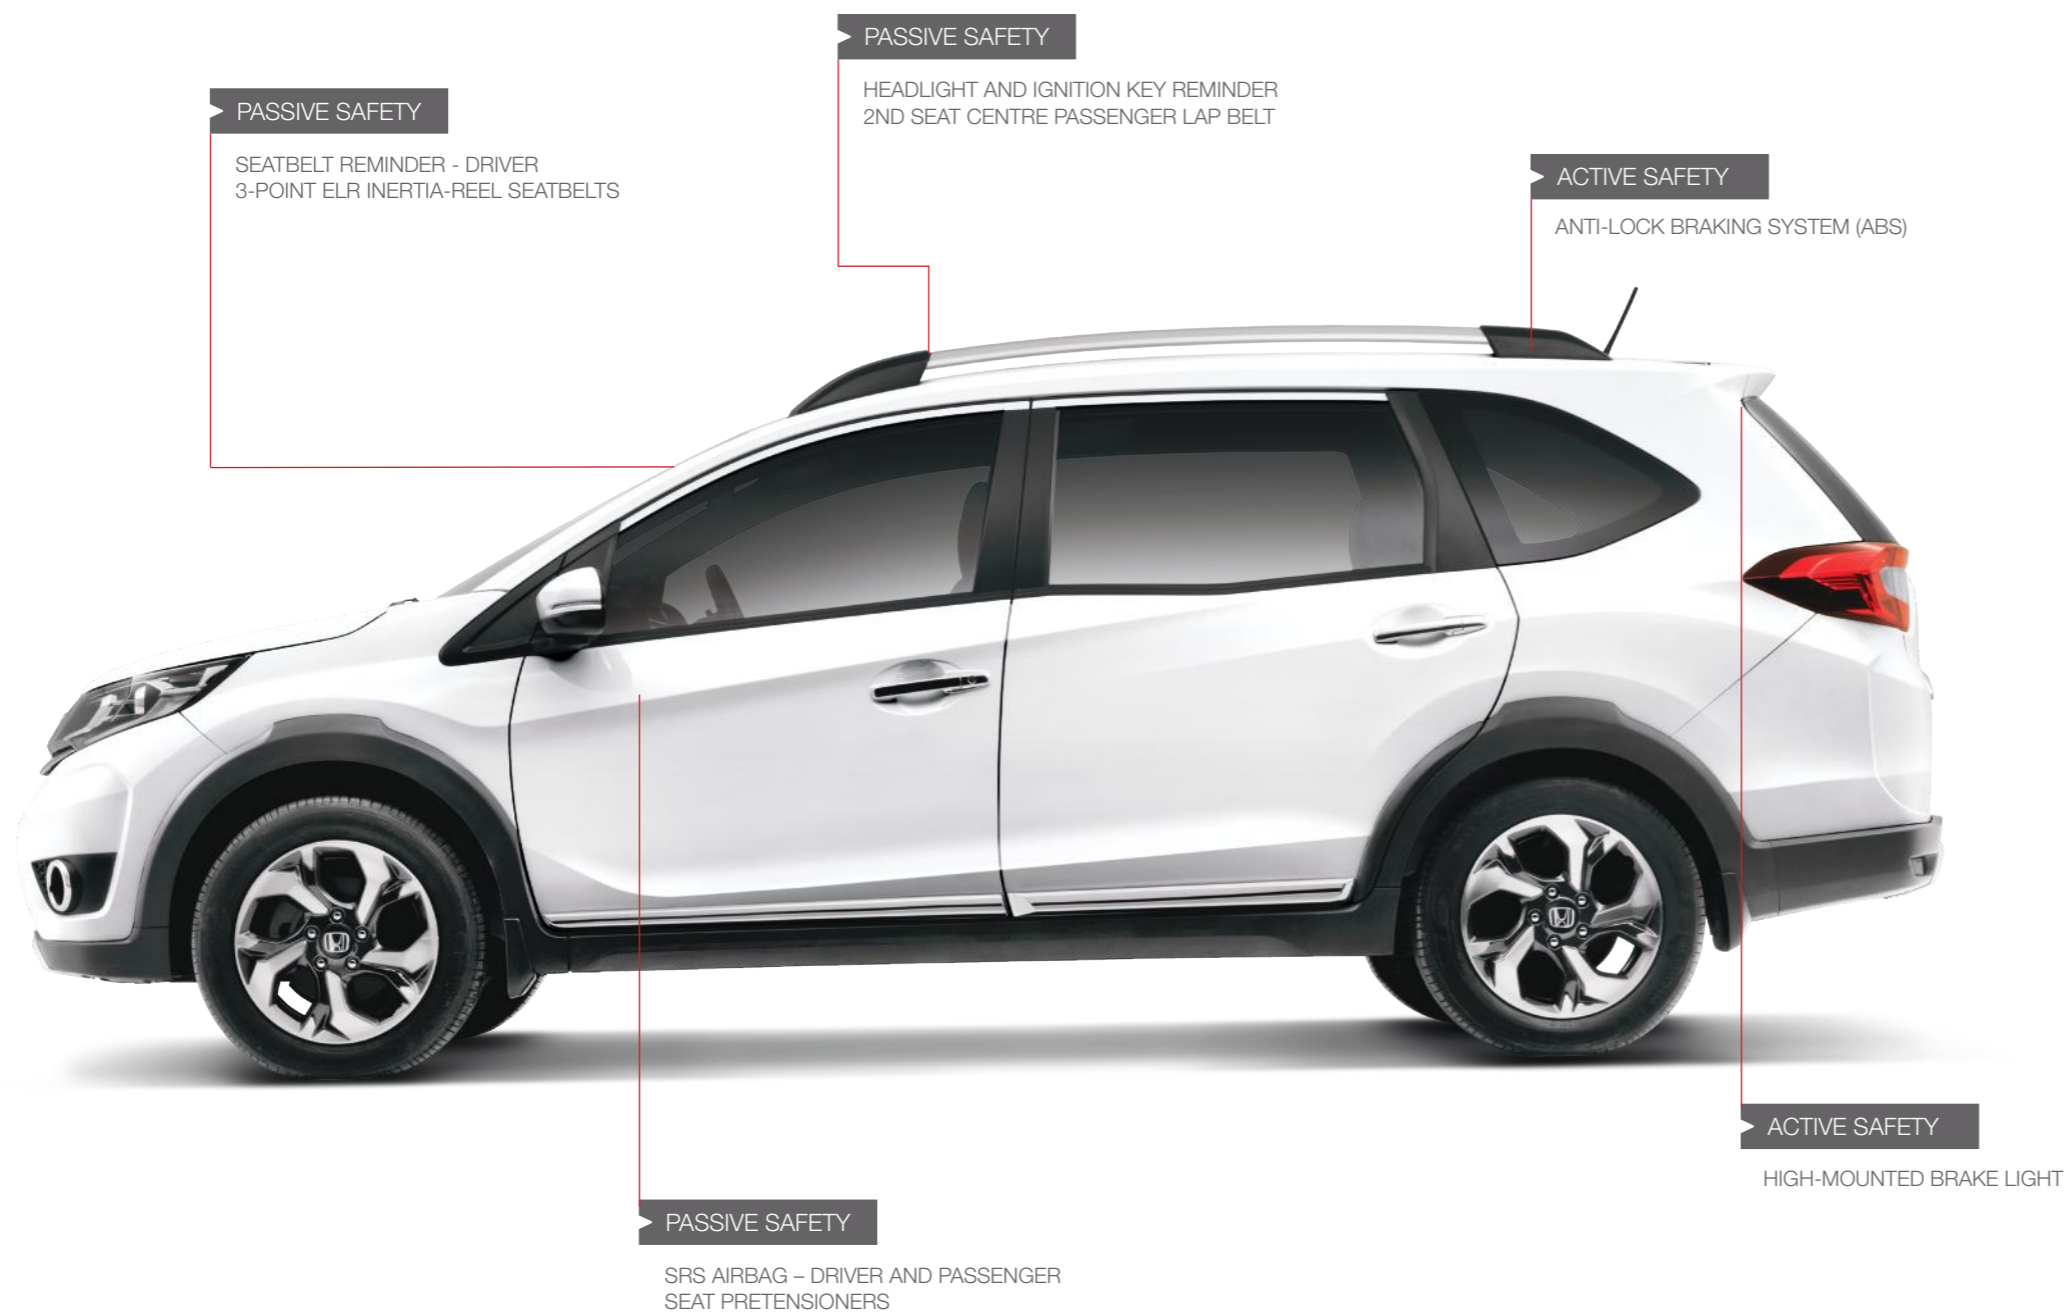

> Safety taken seriously

This spacious 7-seater was specifically designed with a host of safety features to give you and your family peace of mind on the road. It boasts both driver and passenger SRS airbags that will inflate immediately when a heavy frontal impact occurs.

Honda's Advanced Compatibility Engineering (ACE) allows the vehicle to absorb and distribute the force in the cabin during a collision. This combined with other standard Honda safety features makes the BR-V a safe choice for you and your family.