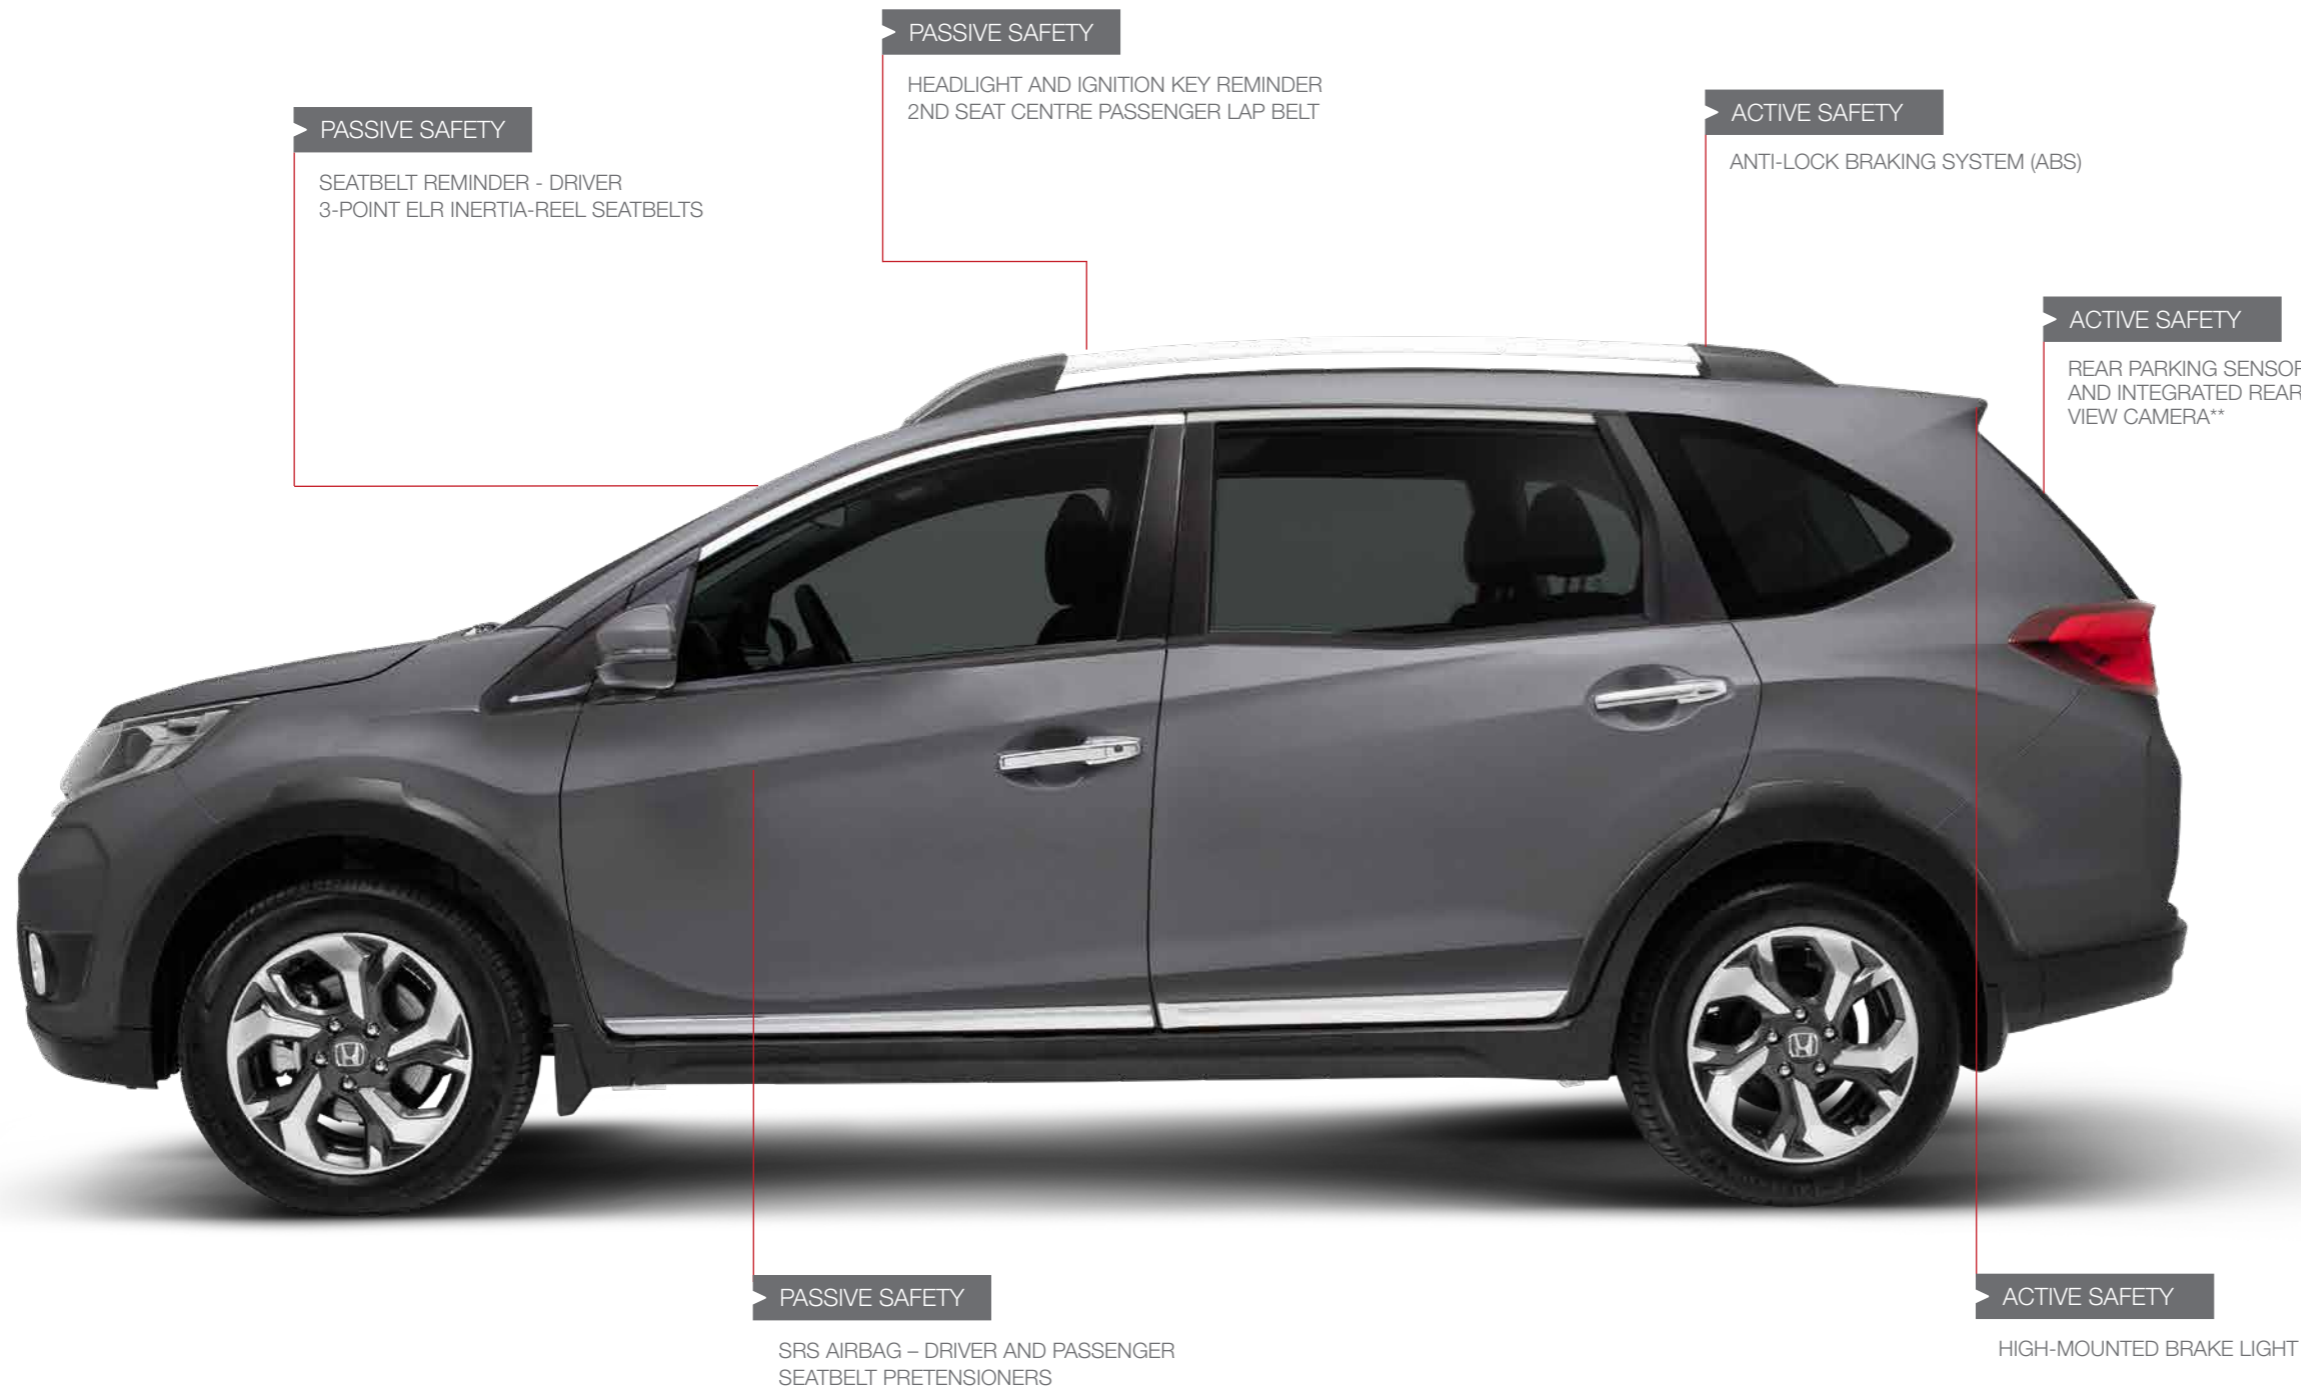

If you're looking for a car with a look that exudes a stylish SUV character, then look no further than the BR-V. The bold, wide stance gives you a style with strength that is only further enhanced by projector headlamps, wide front grill design and LED position lamps.

Extreme versatility

The BR-V offers you a sophisticated and sporty all-black colour scheme, modern dashboard design, high quality material and a highly versatile, spacious three row 7-seater cabin interior for added comfort and convenience.

The Elegance model now features a 7" touchscreen display with Bluetooth® Smartphone Connectivity and Integrated Rear View Camera.

Trend

1.5 i-VTEC

6-Speed Manual Transmission

- Driver & Front Passenger Airbags
- Anti-lock Braking System (ABS)
- Projector Halogen Headlamps
- LED High Mounted Stop Light
- 2nd Row 60:40 Split with Reclining Functionality
- 3rd Row 50:50 Split with Reclining Functionality
- Bluetooth® Hands Free Telephone (HFT) System
- FM & AM Radio System with USB & Bluetooth Audio Streaming
- 4 Speakers
- Auto Door Lock by Speed
- Roof Rails
- Front & Rear Electric Windows (Auto-down for Driver Side Only)
- Driver Seatbelt Reminder
- Tilt Steering
- Body Coloured Exterior Mirrors
- Manual Adjustable Exterior Mirrors
- Manual Air Conditioning
- 16" Steel Wheels
- Fabric Seats
- LED Position Lights
- LED Daytime Running Lights
- Security Alarm

Elegance

1.5 i-VTEC

6-Speed Manual Transmission & CVT

- Smart Entry
- Engine Start/Stop Button
- Leather Interior
- Power Folding Exterior Mirrors with Indicators
- Steering Mounted Audio Controls
- Chrome Door Handles
- Chrome Side Door Protectors
- Front Fog Lights
- 2 Tweeters and 4 Speakers
- Front and Rear Bumper Garnish
- 7" Touchscreen Display Audio
- Rear View Camera