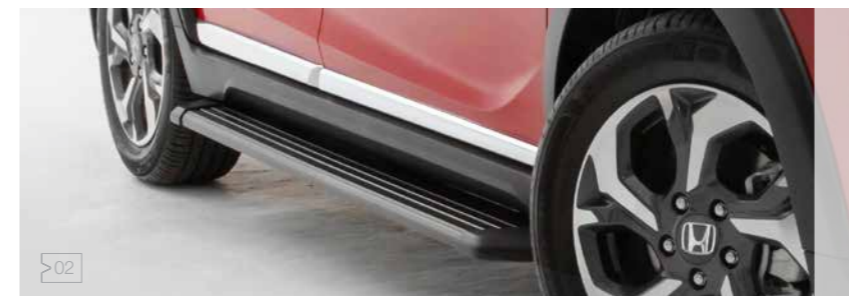

For information on these and other accessories that are available, please contact your nearest Honda dealership.